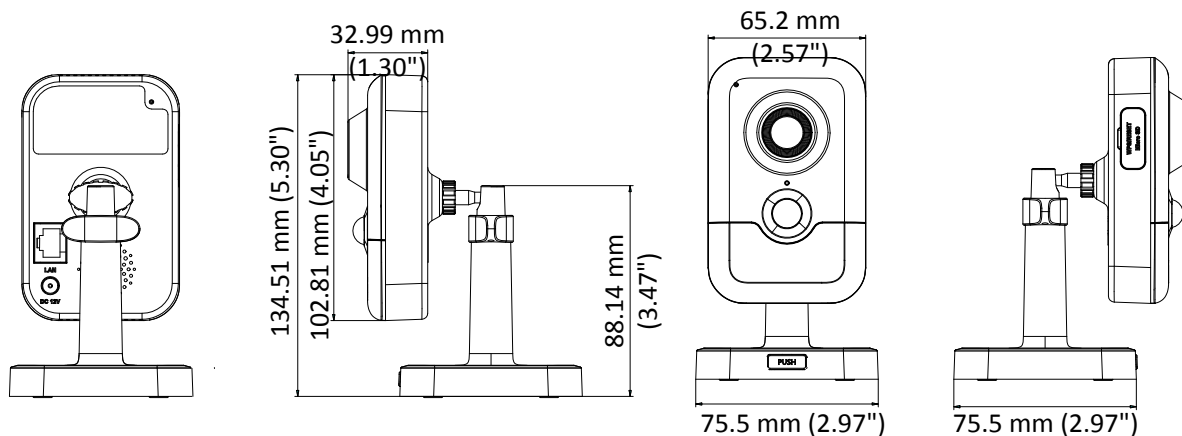

Dimensions