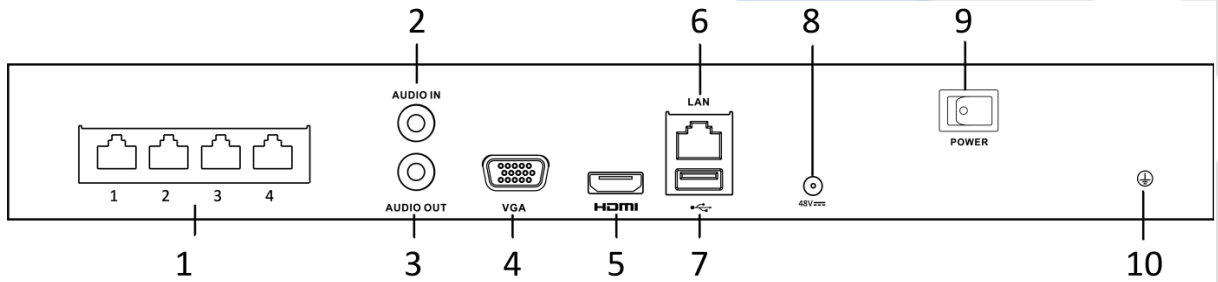

Physical Interfaces

NOTE The rear panel of CE-7604/7608NI-K1/P(B) provides 4/8 video input interfaces.

Index	Description	Index	Description
1	Network Interfaces with PoE function (4 interfaces for CE7604NI-K1/4P and 8 interfaces for CE7608NI-K1/8P)	6	LAN Network Interface
2	Audio In	7	USB 2.0 Interface
3	Audio Out	8	48VDC power supply
4	VGA Interface	9	Power Switch
5	HDMI Interfaces	10	GND

HIKVISION
Authorized Distributor

Headquarters
No.555 Qianmo Road, Binjiang District,
Hangzhou 310051, China
T: +86-571-8807-5998
overseasbusiness@hikvision.com